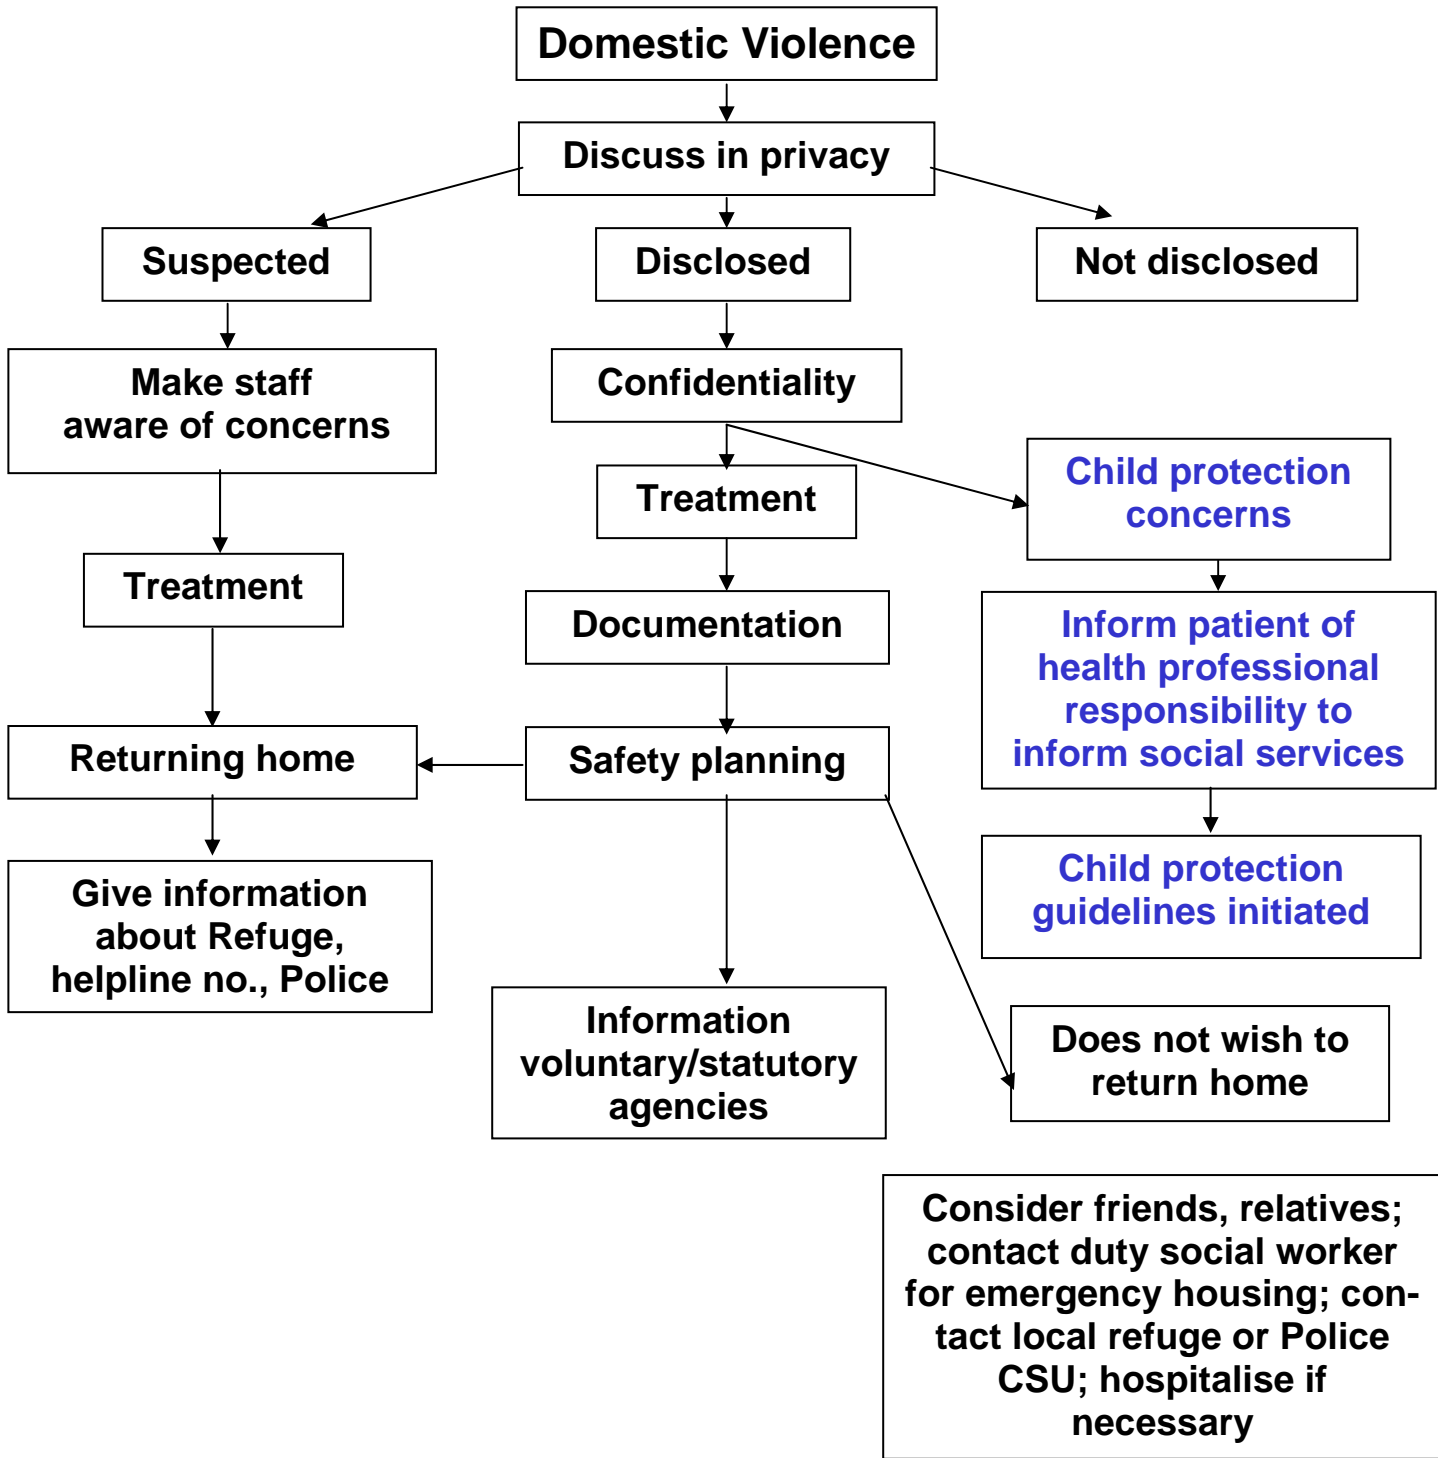

CHILD PROTECTION GUIDELINES FOR DOMESTIC VIOLENCE

DOMESTIC VIOLENCE and CHILD PROTECTION

POLICY & GUIDELINES For A&E Staff

A&E GUIDELINES FOR DOMESTIC VIOLENCE

CONTACT NUMBERS

REFUGE 24 HOURS HELPLINE
0990 9954430