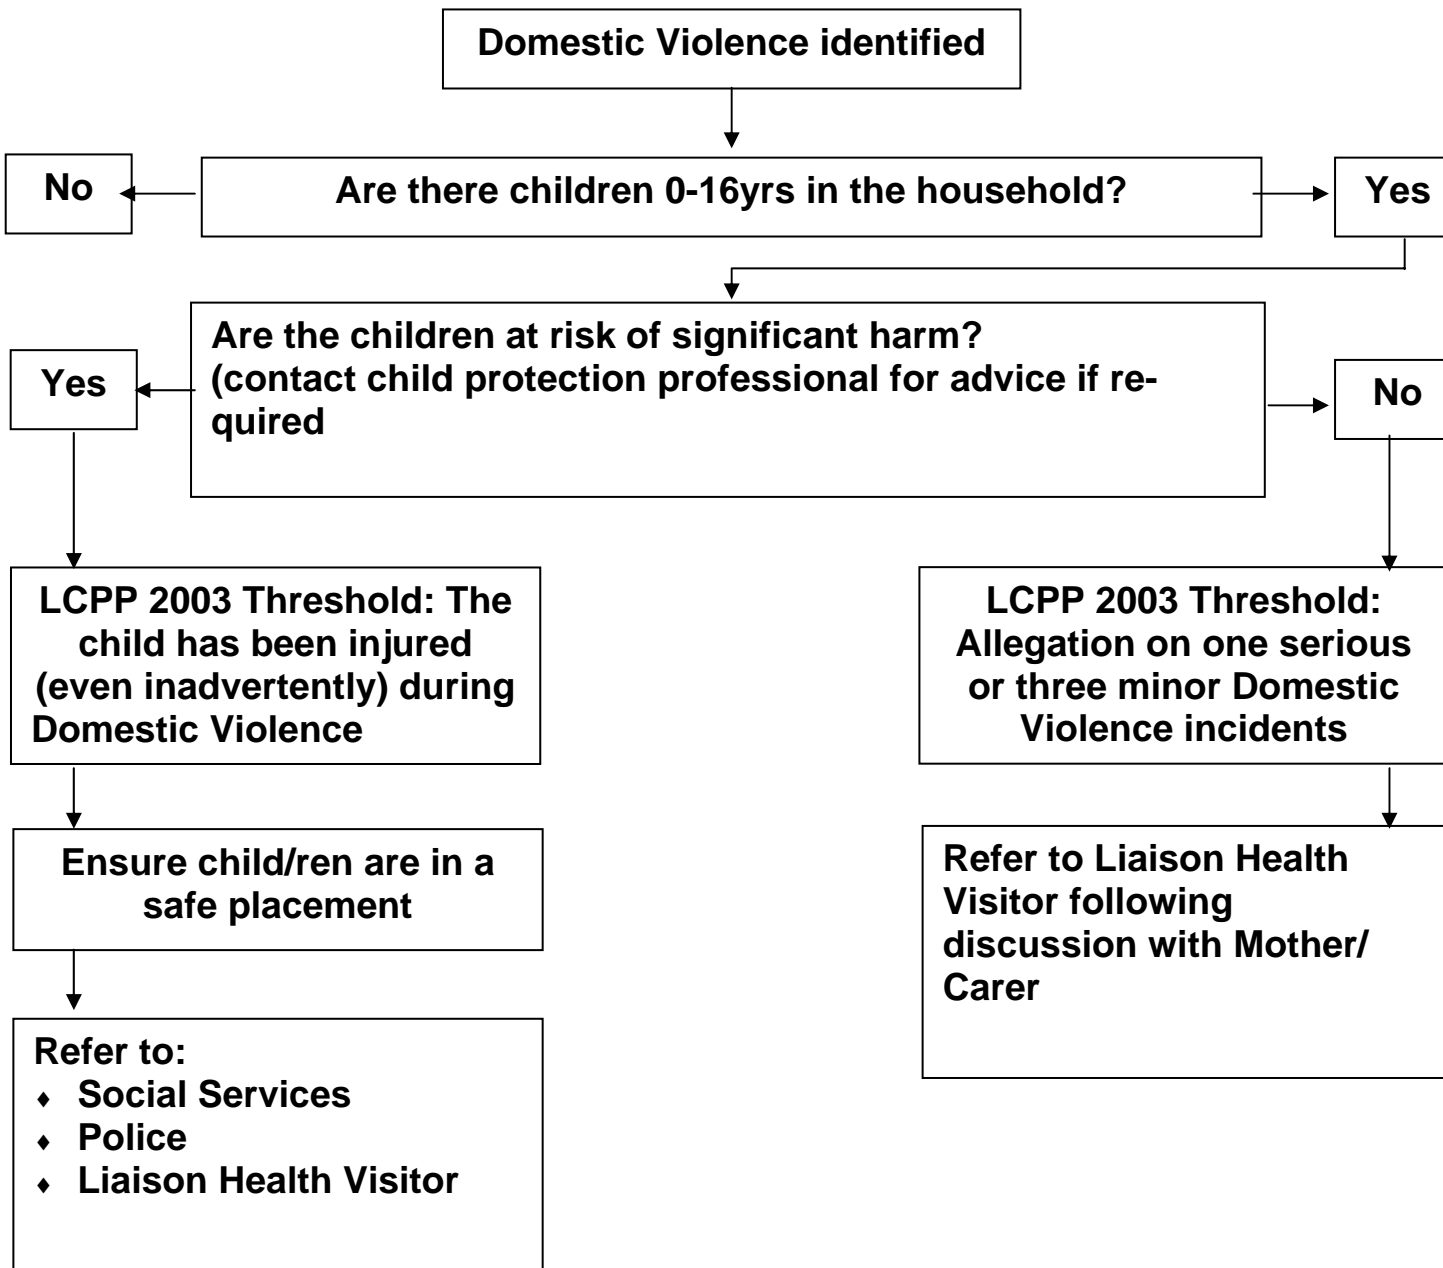

CHILD PROTECTION GUIDELINES FOR DOMESTIC VIOLENCE

DOMESTIC VIOLENCE and CHILD PROTECTION

POLICY & GUIDELINES For A&E Staff

A&E GUIDELINES FOR DOMESTIC VIOLENCE

CONTACT NUMBERS

REFUGE 24 HOURS HELPLINE
0990 9954430